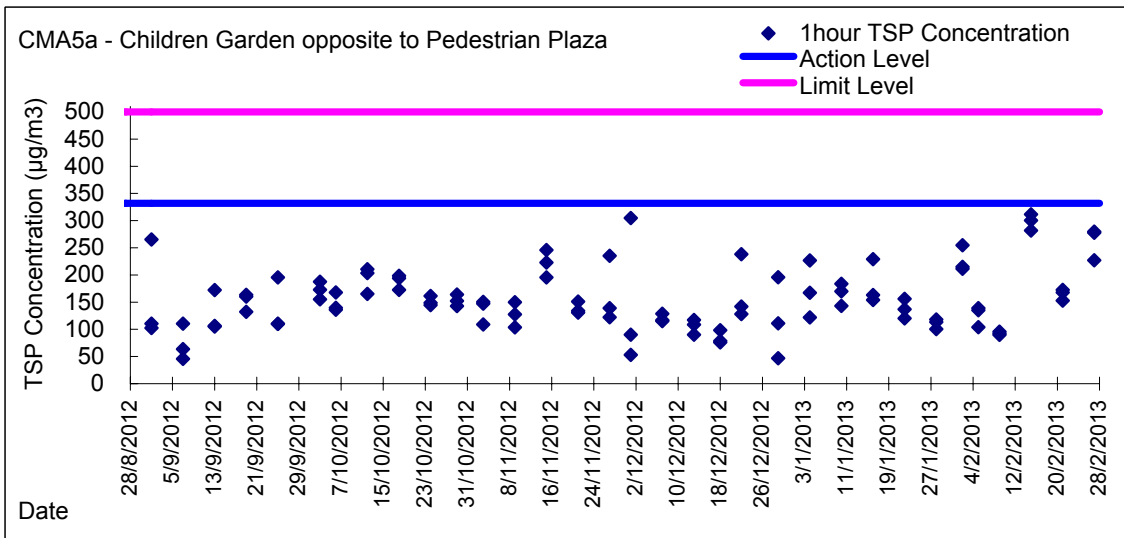

Graphic Presentation of 1 hour TSP Result

Graphic Presentation of 1 hour TSP Result

**Graphic Presentation of 24 hour TSP Result**

Graphic Presentation of 24 hour TSP Result