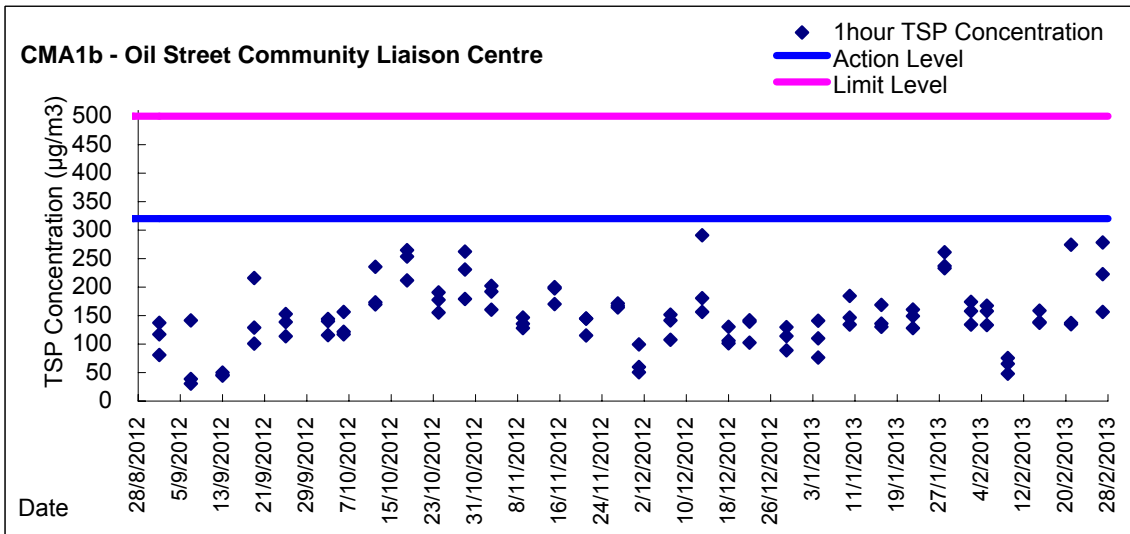

Graphic Presentation of 1 hour TSP Result

Graphic Presentation of 1 hour TSP Result

**Graphic Presentation of 24 hour TSP Result**

Graphic Presentation of 24 hour TSP Result