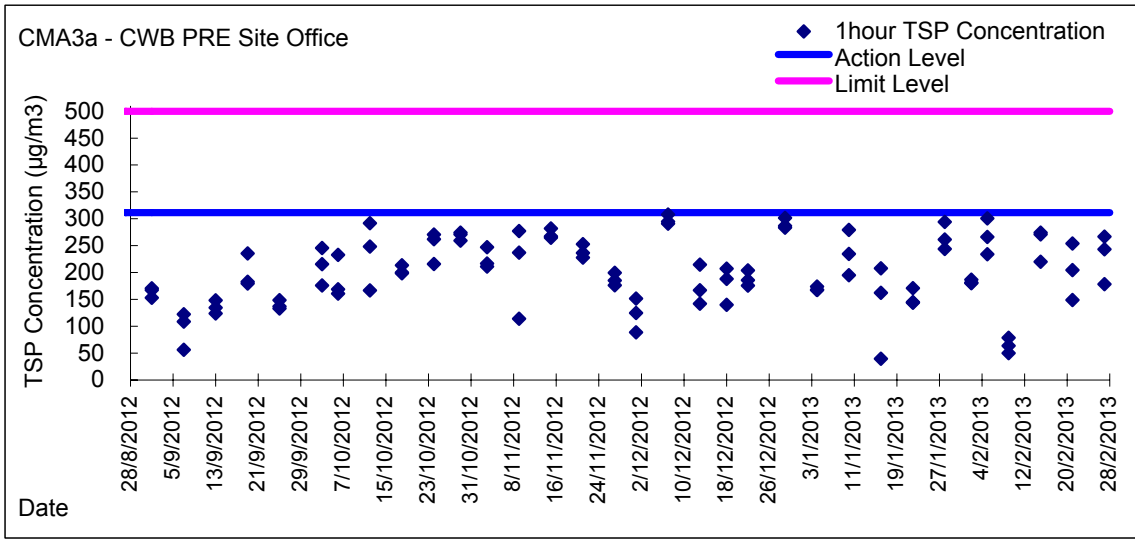

Graphic Presentation of 1 hour TSP Result

Graphic Presentation of 1 hour TSP Result

**Graphic Presentation of 24 hour TSP Result**

Graphic Presentation of 24 hour TSP Result