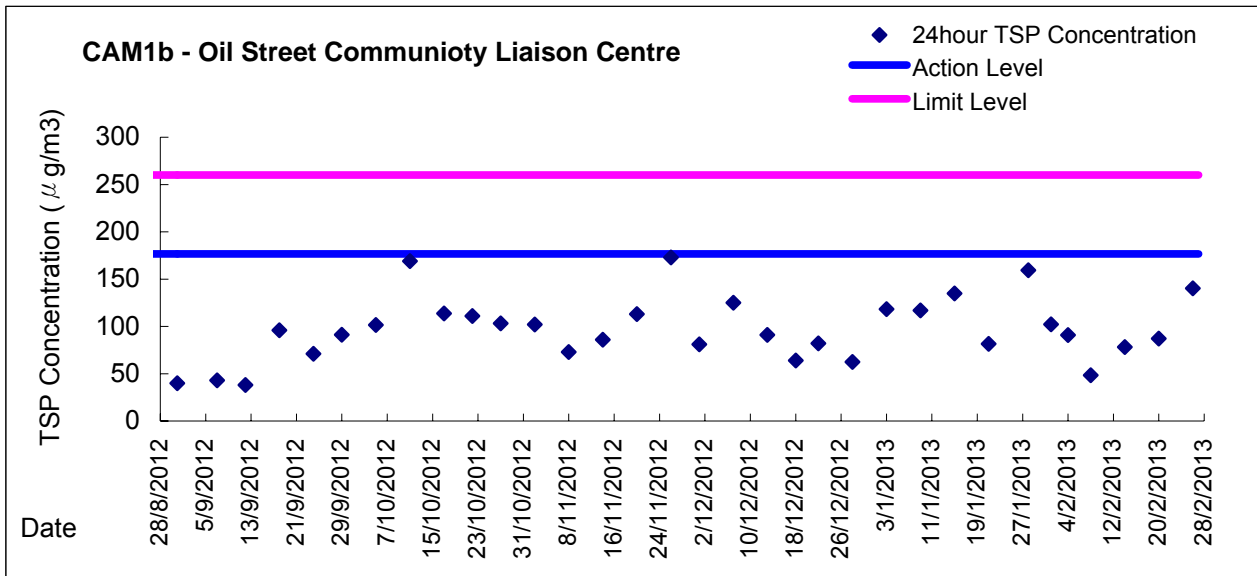

Graphic Presentation of 1 hour TSP Result

Graphic Presentation of 1 hour TSP Result

**Graphic Presentation of 24 hour TSP Result**

Graphic Presentation of 24 hour TSP Result