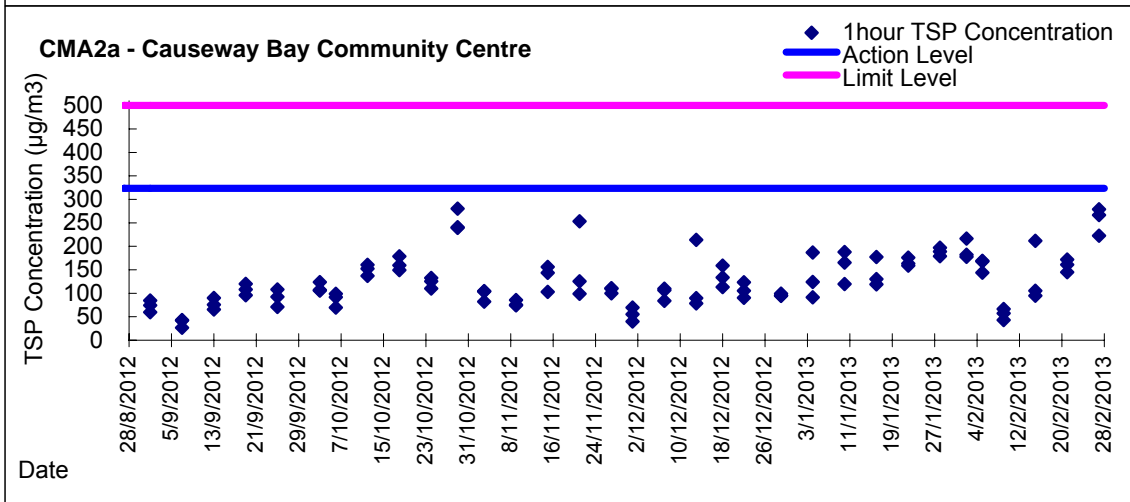

Graphic Presentation of 1 hour TSP Result

Graphic Presentation of 1 hour TSP Result

**Graphic Presentation of 24 hour TSP Result**

Graphic Presentation of 24 hour TSP Result