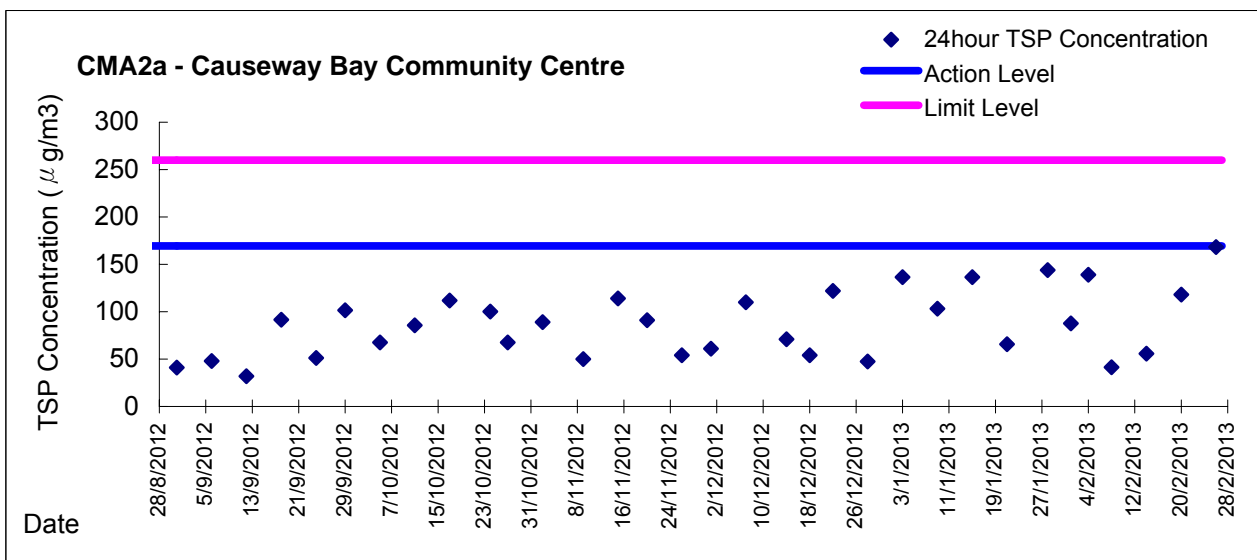

Graphic Presentation of 1 hour TSP Result

Graphic Presentation of 1 hour TSP Result

**Graphic Presentation of 24 hour TSP Result**

Graphic Presentation of 24 hour TSP Result