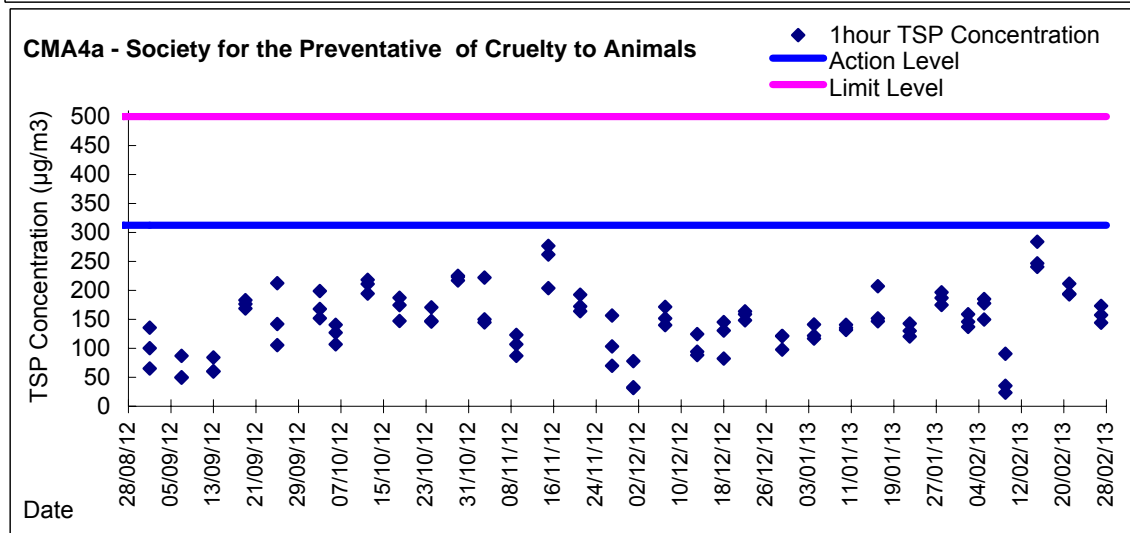

Graphic Presentation of 1 hour TSP Result

Graphic Presentation of 1 hour TSP Result

**Graphic Presentation of 24 hour TSP Result**

Graphic Presentation of 24 hour TSP Result