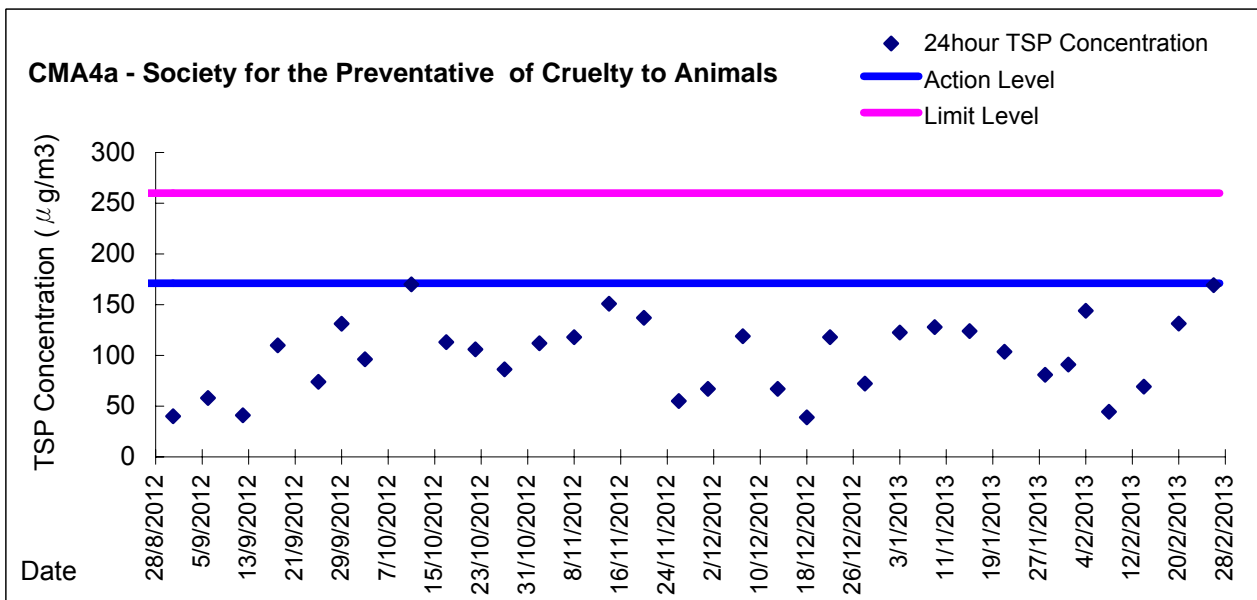

Graphic Presentation of 1 hour TSP Result

Graphic Presentation of 1 hour TSP Result

**Graphic Presentation of 24 hour TSP Result**

Graphic Presentation of 24 hour TSP Result