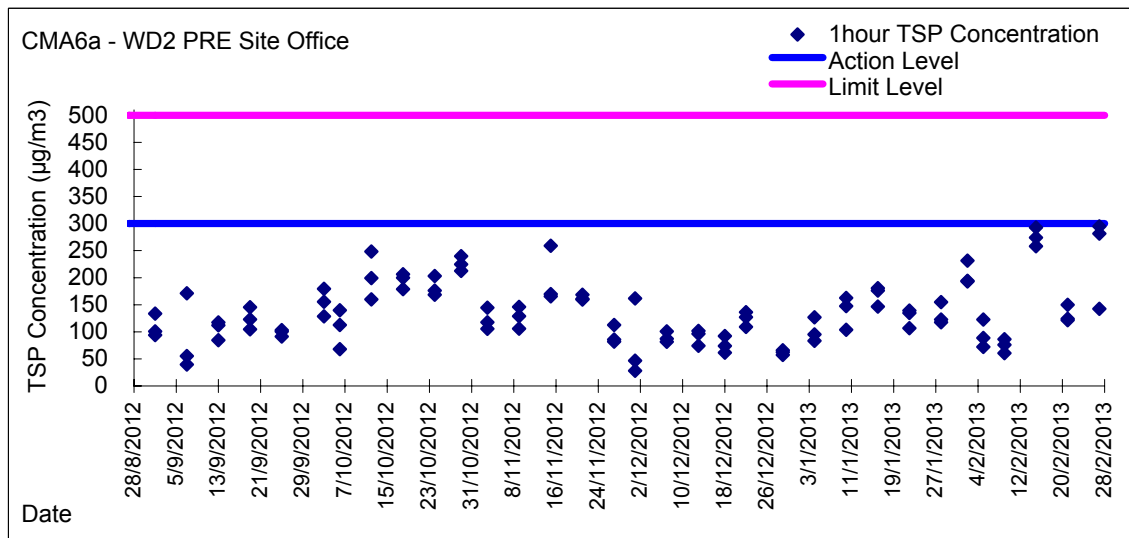

Graphic Presentation of 1 hour TSP Result

Graphic Presentation of 1 hour TSP Result

**Graphic Presentation of 24 hour TSP Result**

Graphic Presentation of 24 hour TSP Result